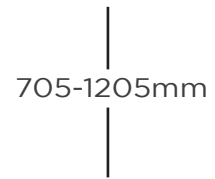

DIMENSIONS

W: 1200 - 1800mm

FEATURES

- Height adjustment from 705 - 1205mm
- 30mm/second desktop movement speed
- Digital controller as standard
- 25mm MFC desk tops
- Twin port holes for cable access
- 5 year guarantee on electric components
- 10 years on wooden components
- Single motor lifting column
- Standard screens + cable trays accepted